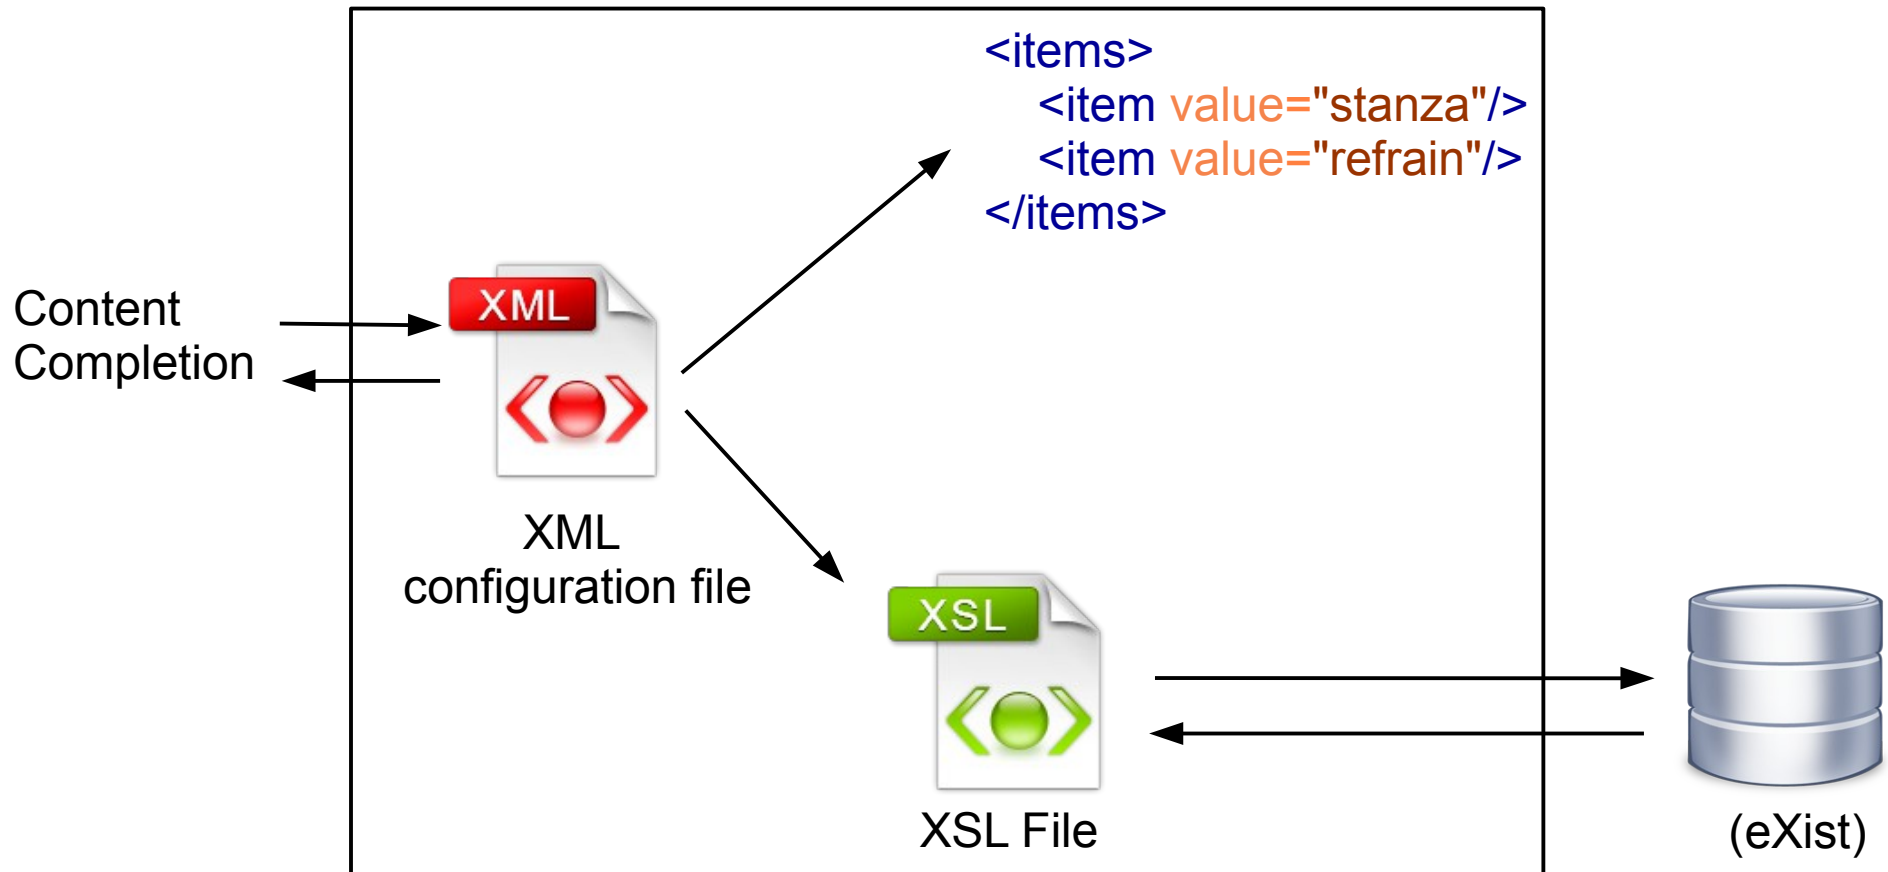

Controlled values

Alex Jitianu

alex_jitianu@oxygenxml.com

1. Form controls and XPath

```
<form>  
  <country/>  
  <city/>  
</form>
```

```
<country name="Romania">  
  <city name="Craiova" description="My home town"/>  
  <city name="Bucuresti" description="The capital"/>  
</country>
```

2. Schema manager filter

Java API: `ro.sync.contentcompletion.xml.SchemaManagerFilter`

2. Schema Manager Filter

- **Restricting the values for an IDREF**
 - **sp/@who**
- **Values from Exist DB Query**
 - **writing/@who**